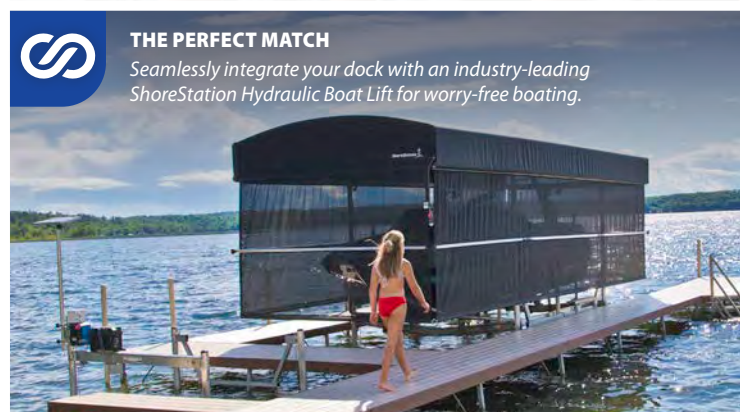

ShoreStation Owner - Gull Lake, MN

Time-tested. Simplicity.

Experience total peace of mind! Live it up on a meticulously-crafted dock that's maintenance-free, safety conscious, and can seamlessly integrate with ShoreStation Hydraulic Boat Lifts. With A-Frame legs that create a wide base to stand upon, ShoreStation's dock systems have unmatched stability compared to other docks on the market. From the galvanized steel or aluminum leg frames to the stainless steel hardware, everything is designed with durability and simplicity in mind.

THE PERFECT MATCH
Seamlessly integrate your dock with an industry-leading ShoreStation Hydraulic Boat Lift for worry-free boating.

COOL TO THE TOUCH
Our non-skid finish planking stays cool to the touch on those hot summer days, while eliminating splinters, sharp edges or nails!