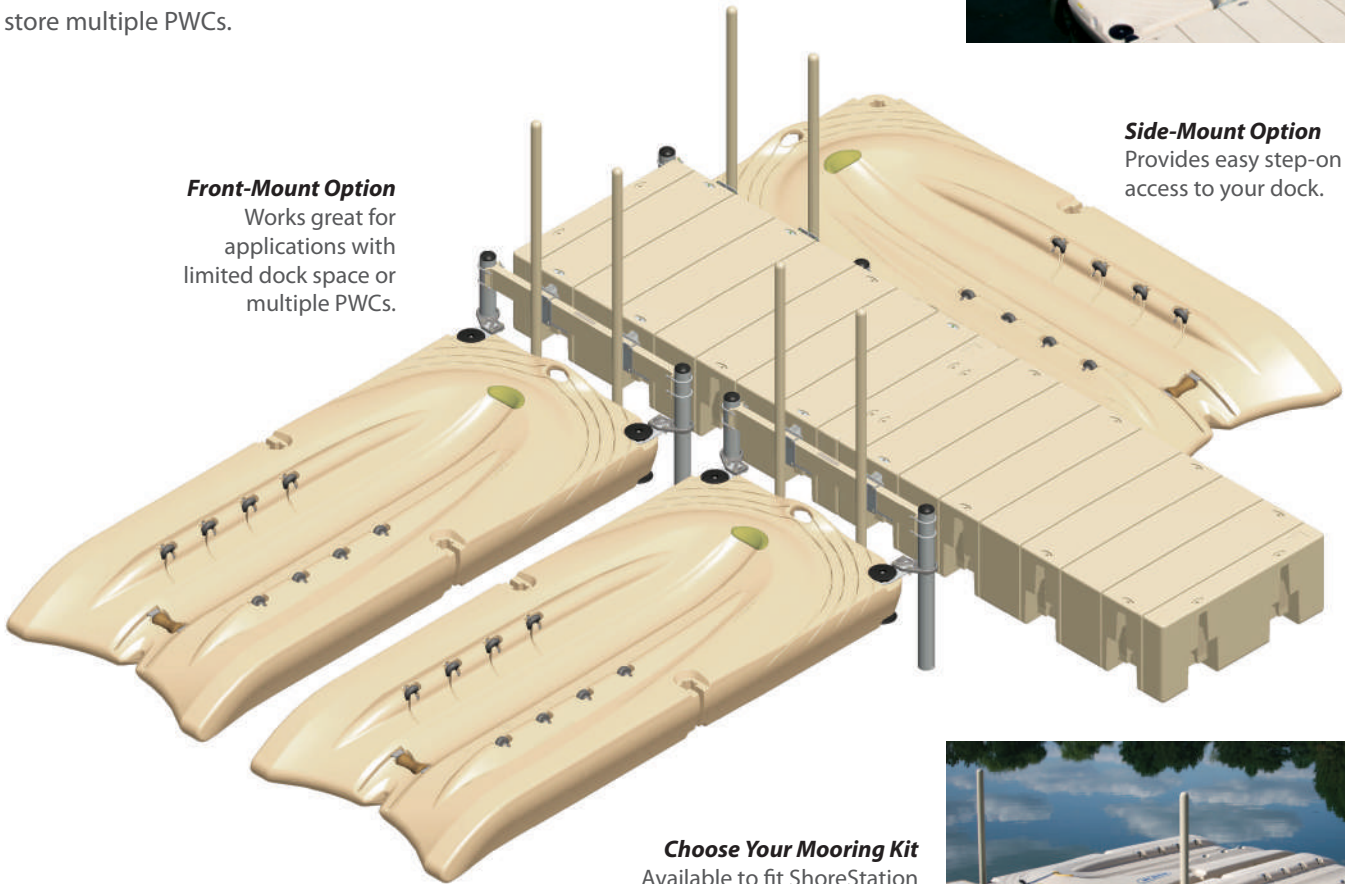

Easy drive-on, drive-off launching and loading.

Make a splash!

Introducing the Latest from ShoreStation - JetStation Floating PWC Storage

This stylish floating platform offers the ultimate in convenient storage for your personal watercraft. The versatile mooring kit options allow it to work with ShoreStation Floating or Stationary Dock systems, as well as universally with other dock systems. The rugged, maintenance-free design will look great and last for years, just what you'd expect from ShoreStation.

Smooth, Drive-on, Drive-off Design

The non-marking Keel Roller and In-Line Rollers make launching and loading easy and hassle-free.

Versatile to Fit your Waterfront

Unique mooring options allow side-mount or front-mount installations, so you can arrange your JetStation to fit your dock. You can even mount multiple platforms side-by-side to store multiple PWCs.

Bumpers For Added Safety

The sturdy Dock Bumpers (included in the ShoreStation Dock Mooring Kits) provide a safe hand hold, as you step on and off the platform.

Front-Mount Option

Works great for applications with limited dock space or multiple PWCs.

Side-Mount Option

Provides easy step-on access to your dock.

Choose Your Mooring Kit
Available to fit ShoreStation **Floating** (shown above) or **Stationary** (shown at right) dock systems, or choose the **Universal** kit for attaching to other fixed or floating dock systems.