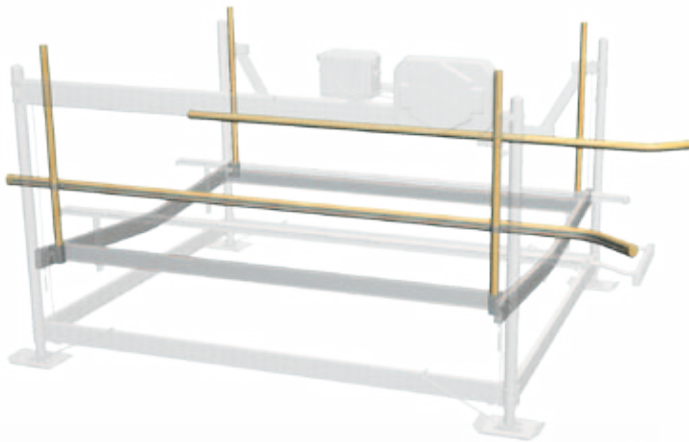

ShoreStation® NEW Load Guides

Guide your boat properly into positioning with our boat load guides.

Our fully adjustable, low maintenance, poly covered guides provide maximum protection for your boat and lift.

GlideRail

- ✓ **Unique extended flare design allows for easy entrance into your lift in wind and waves.**
- ✓ **Fully adjust horizontally and vertically for a perfect fit.**
- ✓ **Available in 3 lengths for lifts 1500 lb. to 15,000 lb.**
 - HA0185 fits 1,500-4,000MS/EDS lifts
 - HA0186 fits 4,000HS-7,000 lifts
 - HA0187 fits 8,000-15,000 lifts
- ✓ **Optional non-skid boarding step provide safety when accessing your boat.**
 - HA0189 bolts on GlideRails

GlidePole

- ✓ **Pivots on the corner of your lift to provide a visual aid when centering and landing your boat on the lift.**
- ✓ **Fully adjustable inward, outward, and vertically for desired protection.**
- ✓ **Available in 2 lengths for 3000 lb. to 10000 lb. lifts.**
 - HA0183 fits 3,000-7,000 lifts
 - HA0184 fits 8,000-10,000 lifts

GlideRail/GlidePole Construction

Quickly adjust for various boat hulls and water depths with the NEW t-slot design. The durable aluminum core with non-marring UV stable poly sheath is sure to protect your boat while absorbing repeated shocks.