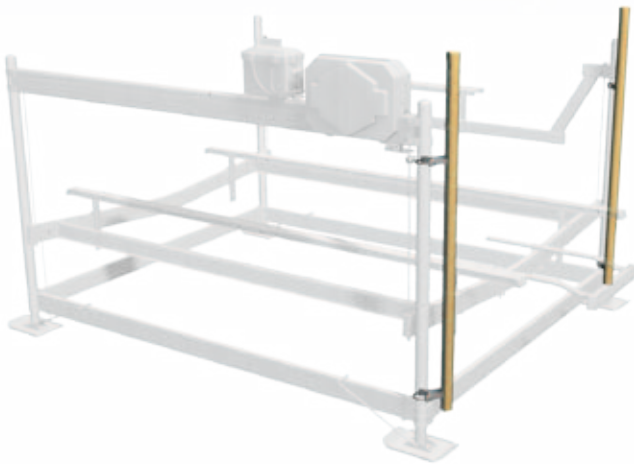

ShoreStation® NEW Load Guides

Guide your boat properly into positioning with our boat load guides.

Our fully adjustable, low maintenance, poly covered guides provide maximum protection for your boat and lift.

GlideRail

- ✓ **Unique extended flare design allows for easy entrance into your lift in wind and waves.**
- ✓ **Fully adjust horizontally and vertically for a perfect fit.**
- ✓ **Available in 3 lengths for lifts 1500 lb. to 15,000 lb.**
 - HA0185 fits 1,500-4,000MS/EDS lifts
 - HA0186 fits 4,000HS-7,000 lifts
 - HA0187 fits 8,000-15,000 lifts
- ✓ **Optional non-skid boarding step provide safety when accessing your boat.**
 - HA0189 bolts on GlideRails

GlidePole

- ✓ **Pivots on the corner of your lift to provide a visual aid when centering and landing your boat on the lift.**
- ✓ **Fully adjustable inward, outward, and vertically for desired protection.**
- ✓ **Available in 2 lengths for 3000 lb. to 10000 lb. lifts.**
 - HA0183 fits 3,000-7,000 lifts
 - HA0184 fits 8,000-10,000 lifts

GlideRail/GlidePole Construction

Quickly adjust for various boat hulls and water depths with the NEW t-slot design. The durable aluminum core with non-marring UV stable poly sheath is sure to protect your boat while absorbing repeated shocks.