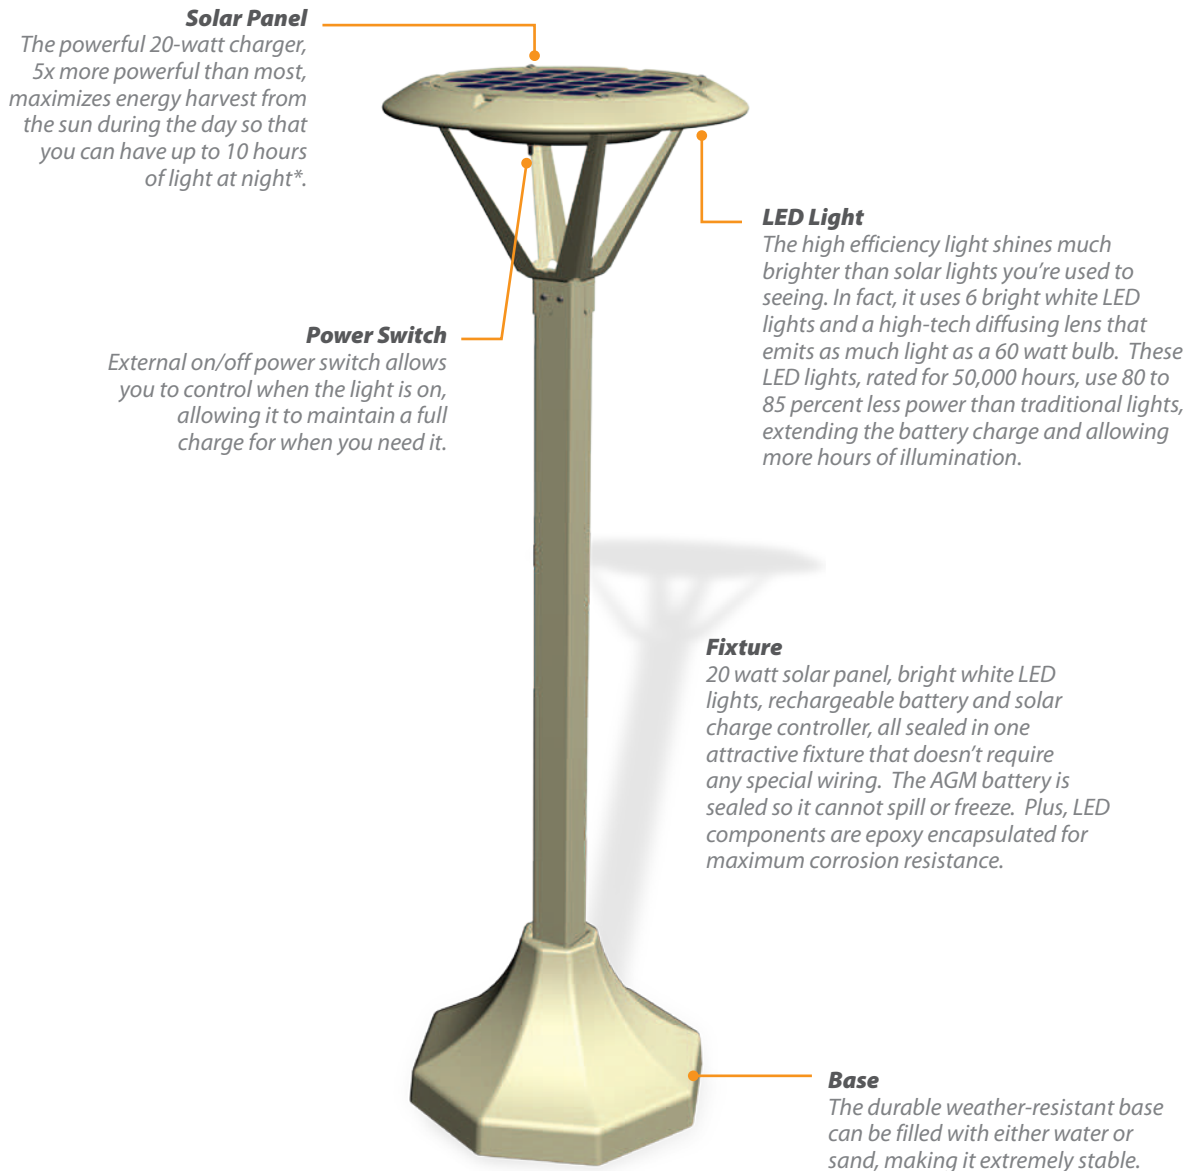

Key Features

Loaded with bright ideas that make your life simple and hassle-free.

*Length of night time illumination is estimated and subject to various factors including geographic location, seasons, weather conditions & exposure to direct sunlight. This light fixture requires several hours of direct sunlight daily to enable it to get a full charge.

MODEL #	DESCRIPTION	HEIGHT	WIDTH	BATTERY	SOLAR PANEL	SHIP WEIGHT
DA0079-15	Solar ShoreLight - Pedestal Option	89"	29" (w/base)	12V Rechargeable	20 Watt	58.5 lbs.
DA0080-15	Solar ShoreLight - Mountable Option	8.5"	29"	12V Rechargeable	20 Watt	30 lbs.

▶▶ AUTHORIZED DEALER